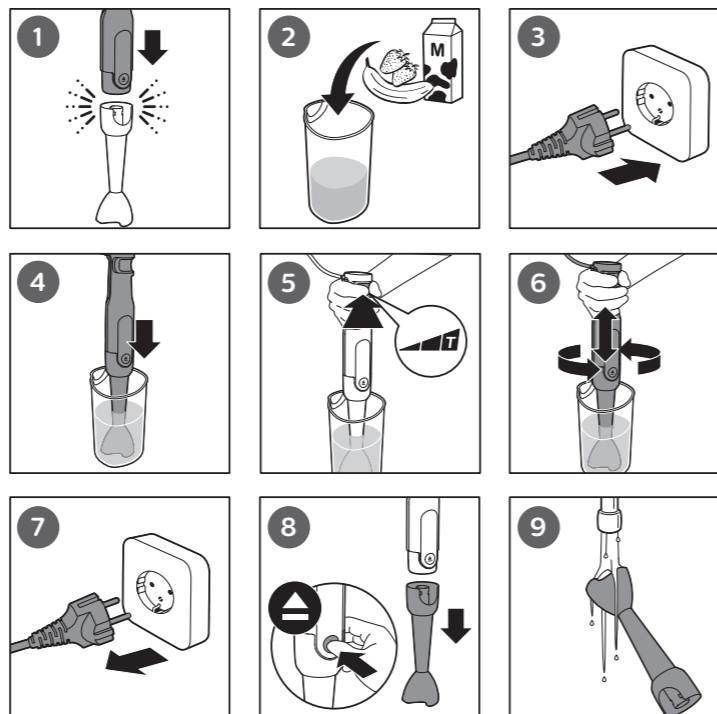

**PHILIPS**

HR2621, HR2650  
HR2651, HR2652  
HR2653, HR2655  
HR2656, HR2657

		MAX.	⌚	📊
		100-200 g	30 sec.	
		100-400 ml	60 sec.	
		100-500 ml	60 sec.	
		100-1000 ml	60 sec.	
		250 ml	70-90 sec.	
		4 x	120 sec.	
		250 ml	70-90 sec.	
		4 x	120 sec.	
		750 g	180 sec.	
		750 g	120 sec.	
		200 g	5 x 1 sec.	
		200 g	5 sec.	
		200 g	10 sec.	
		30 g	10 sec.	
		200 g	15 sec.	
		200 g	30 sec.	
		100 g	20 sec.	
		80 g	30 sec.	