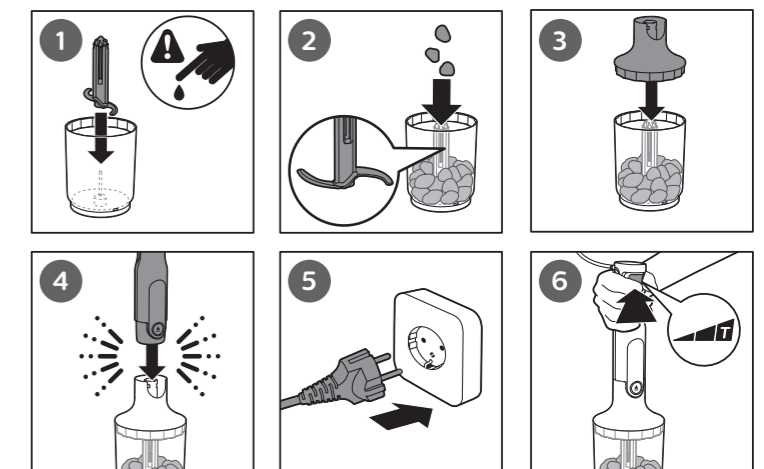

HR2653

HR2621, HR2652
HR2653, HR2655, HR2657