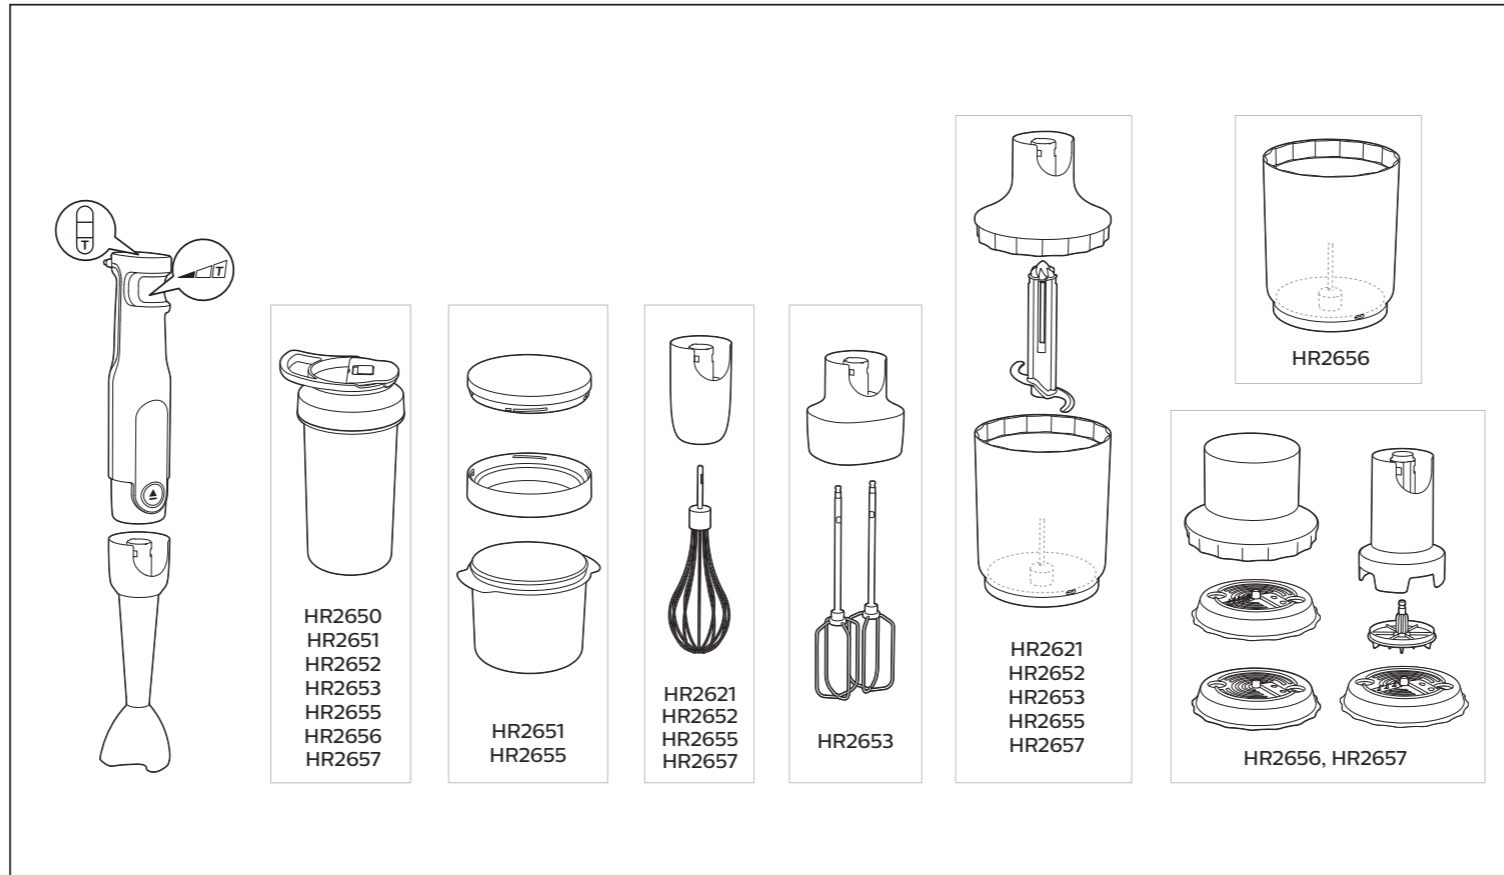

**PHILIPS**

HR2621, HR2650  
HR2651, HR2652  
HR2653, HR2655  
HR2656, HR2657

		MAX.	⌚	📊
		100-200 g	30 sec.	
		100-400 ml	60 sec.	
		100-500 ml	60 sec.	
		100-1000 ml	60 sec.	
		250 ml	70-90 sec.	
		4 x	120 sec.	
		250 ml	70-90 sec.	
		4 x	120 sec.	
		750 g	180 sec.	
		750 g	120 sec.	
		200 g	5 x 1 sec.	
		200 g	5 sec.	
		200 g	10 sec.	
		30 g	10 sec.	
		200 g	15 sec.	
		200 g	30 sec.	
		100 g	20 sec.	
		80 g	30 sec.	

HR2621, HR2652  
HR2655, HR2657

HR2653

HR2621, HR2652  
HR2653, HR2655, HR2657

**HR2656**  
**HR2657**

**HR2650, HR2651, HR2652**  
**HR2653, HR2655, HR2656, HR2657**

**HR2651**  
**HR2655**

**HR2651**  
**HR2655**