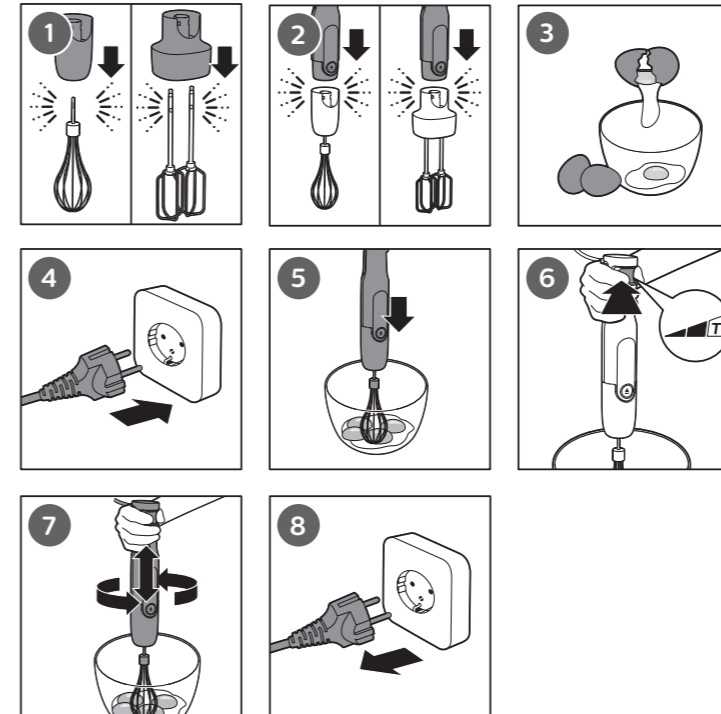

HR2621, HR2652
HR2655, HR2657